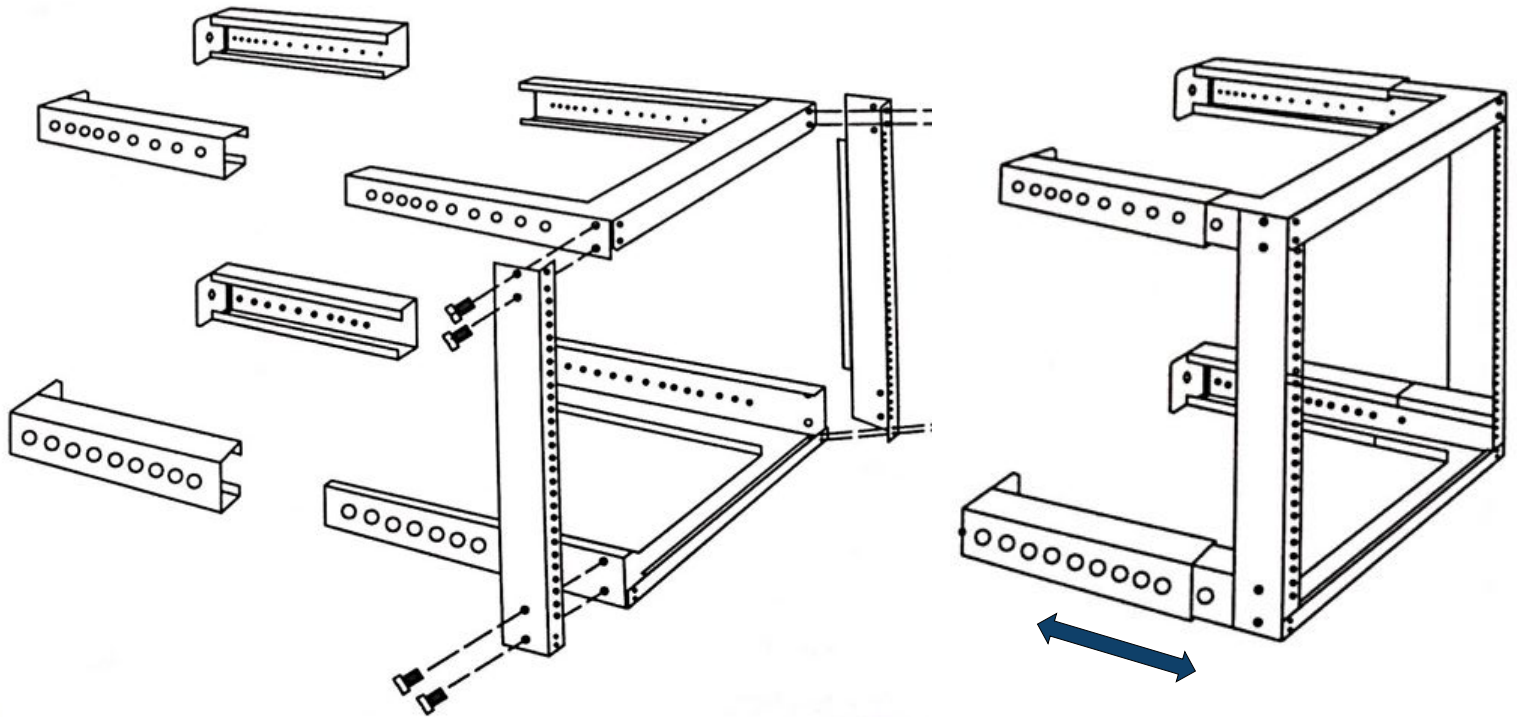

DESCRIPTION

12U Open Frame Wall Mount Rack. Adjustable Depth.

FEATURES

- Modern, sleek design, high quality steel
- 19" EIA rack mount compliant
- M6 screws and cage nuts included
- Featuring adjustable depth from 18" to 30"
- Assembly required, easy installation

VERTICAL CABLE

Open Wall Mount Frame 047-WFM-Series

note: standard 3/8" cage nut compatible

Model	U/RMS	Height	External Width	Adjustable Depth
047-WFM-0626	6U	14.25"	20"	18"-30"
047-WFM-0826	8U	17.75"	20"	18"-30"
047-WFM-0926	9U	19.50"	20"	18"-30"
047-WFM-1226	12U	24.75"	20"	18"-30"
047-WFM-1626	16U	31.75"	20"	18"-30"
047-WFM-2026	20U	38.80"	20"	18"-30"