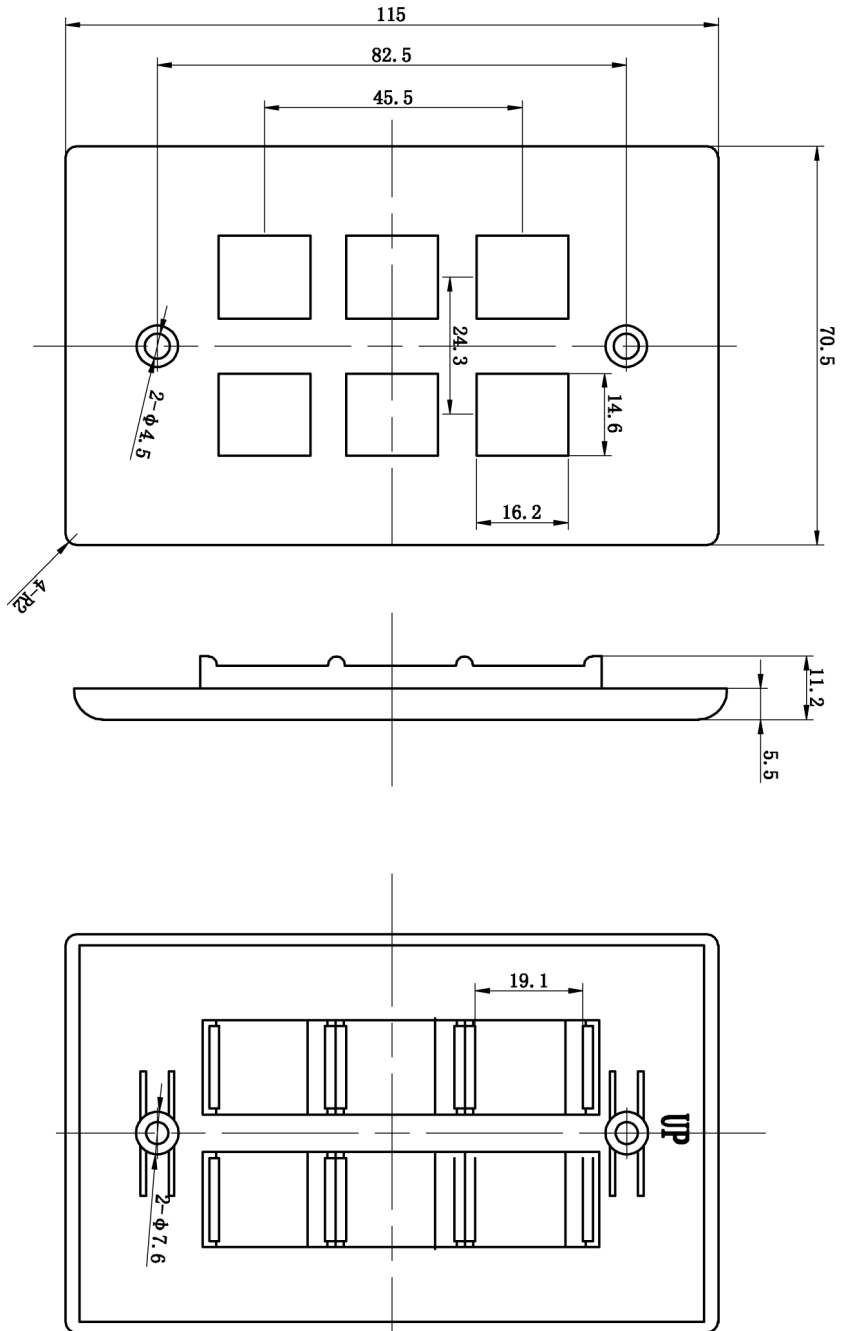

SKU: 304-Series

VERTICAL CABLE

951.696.7772 California
800.749.2447 Florida
845.391.8318 New York