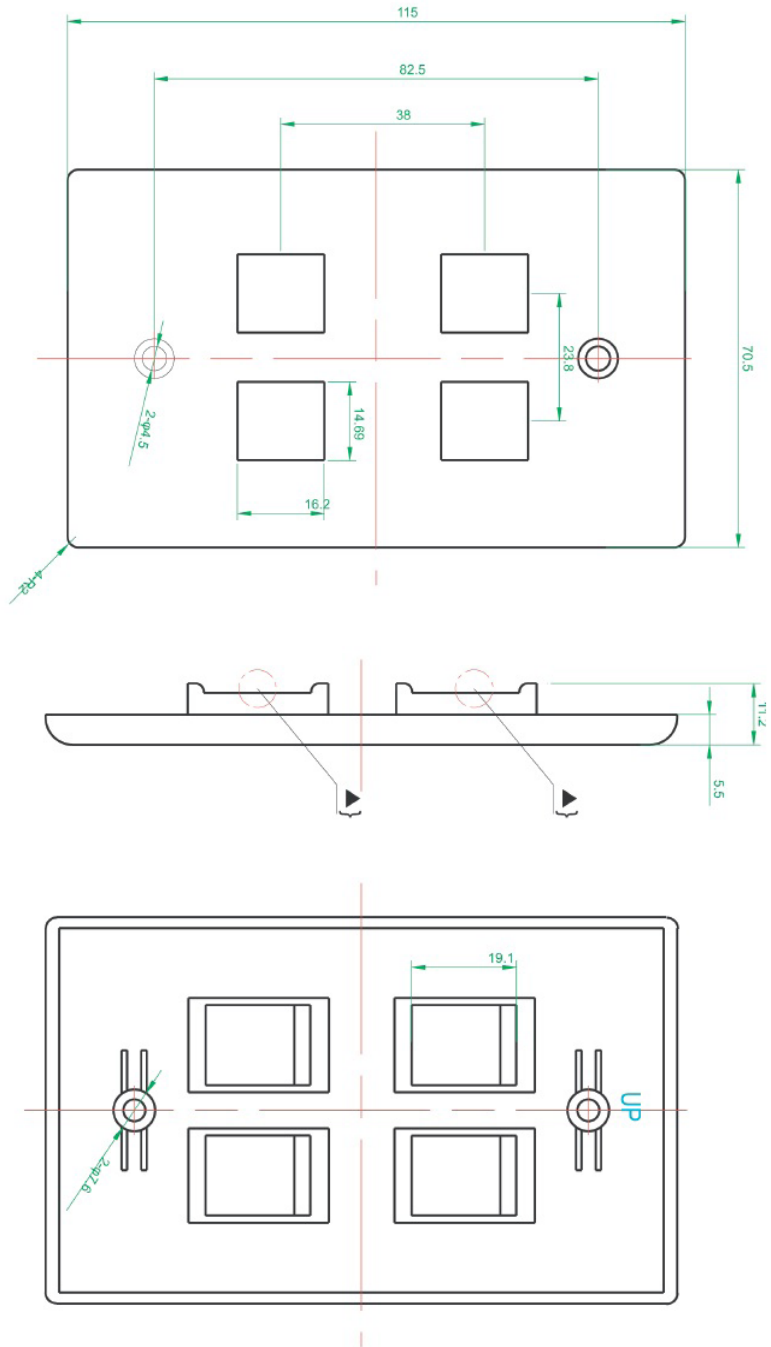

# Keystone Wall Plate, 4 Port

Compatible with all Vertical Cable inserts and most standard inserts

**SKU: 304-Series**

## DESCRIPTION

4 Port Keystone Port Wall Plate.  
Available in Almand, Black, Ivory and White.

## FEATURES

- Fits most keystone inserts
- Fits all VC inserts (350, 351, 352, 353 Series)
- High-impact ABS construction
- Matching color mounting screws
- 94 V-0 Fire Retardant
- Smooth finish

**VERTICAL CABLE**