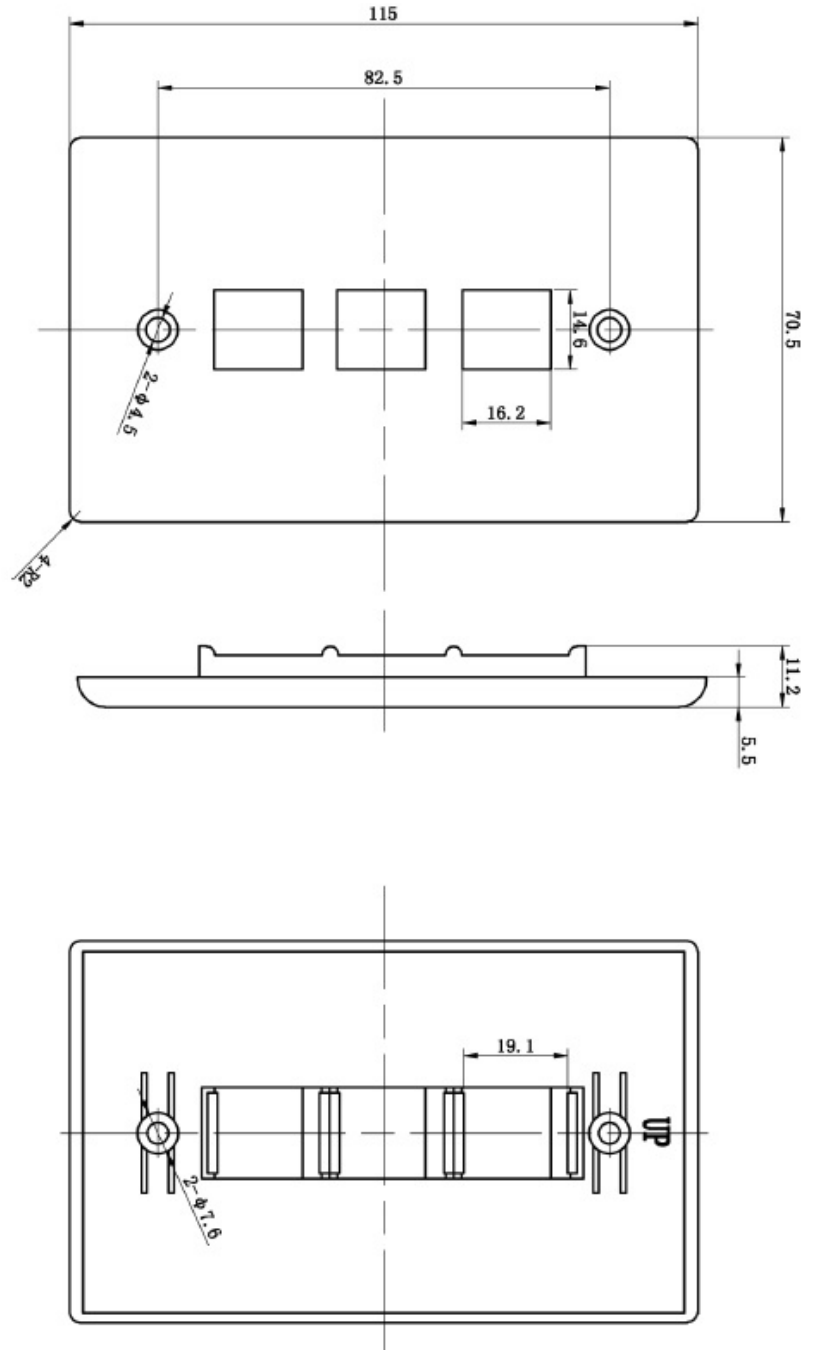

SKU: 304 Series

VERTICAL CABLE

951.696.7772 California

800.749.2447 Florida

845.391.8318 New York