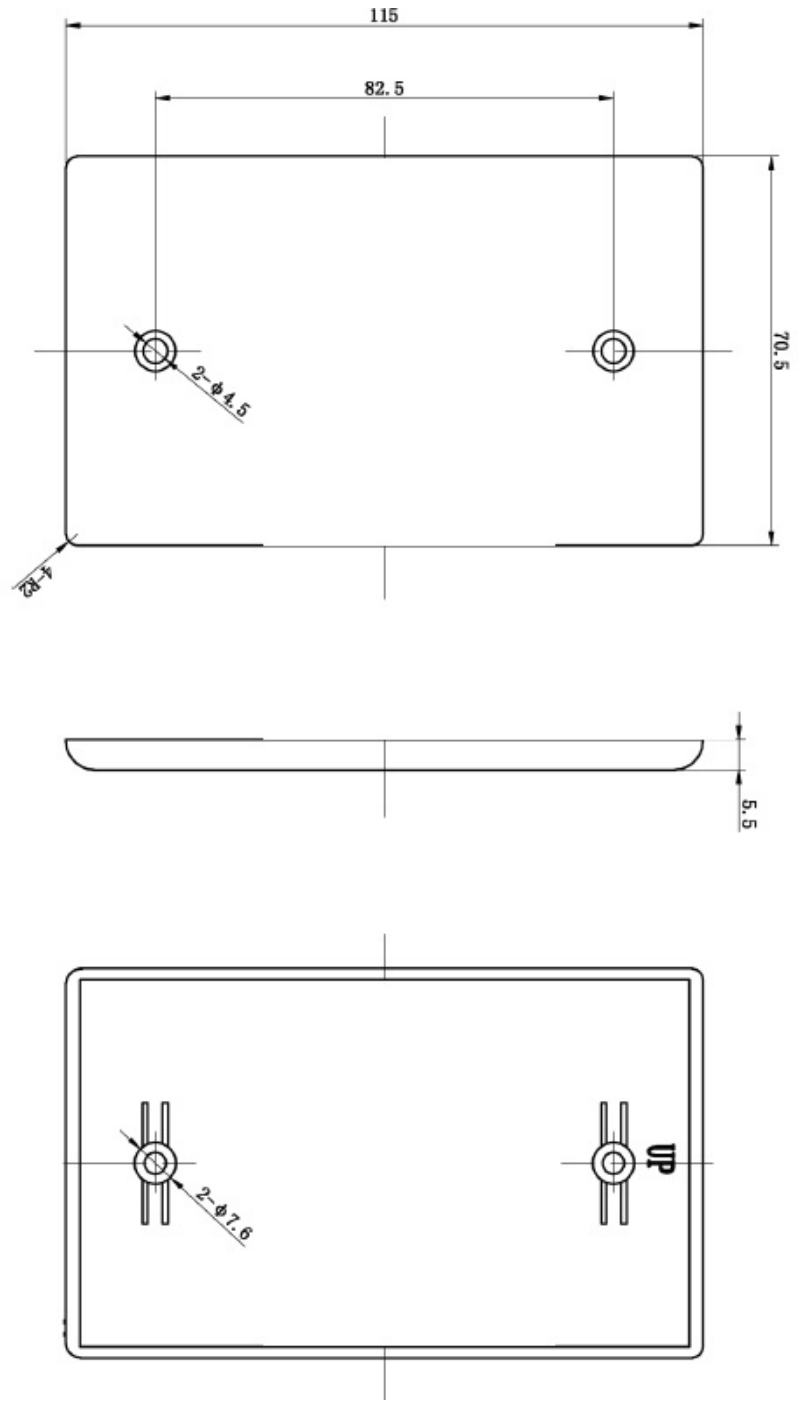

Keystone Wall Plate, 0 Port compatible with all Vertical Cable inserts and most standard inserts

SKU: 304 Series

DESCRIPTION

0 Port Keystone Port Wall Plate.
Available in Almand, Black, Ivory and White.

FEATURES

- Fits most keystone inserts
- Fits all VC inserts (350, 351, 352, 353 Series)
- High-impact ABS construction
- Matching color mounting screws
- 94 V-0 Fire Retardant
- Smooth finish

VERTICAL CABLE

951.696.7772 California