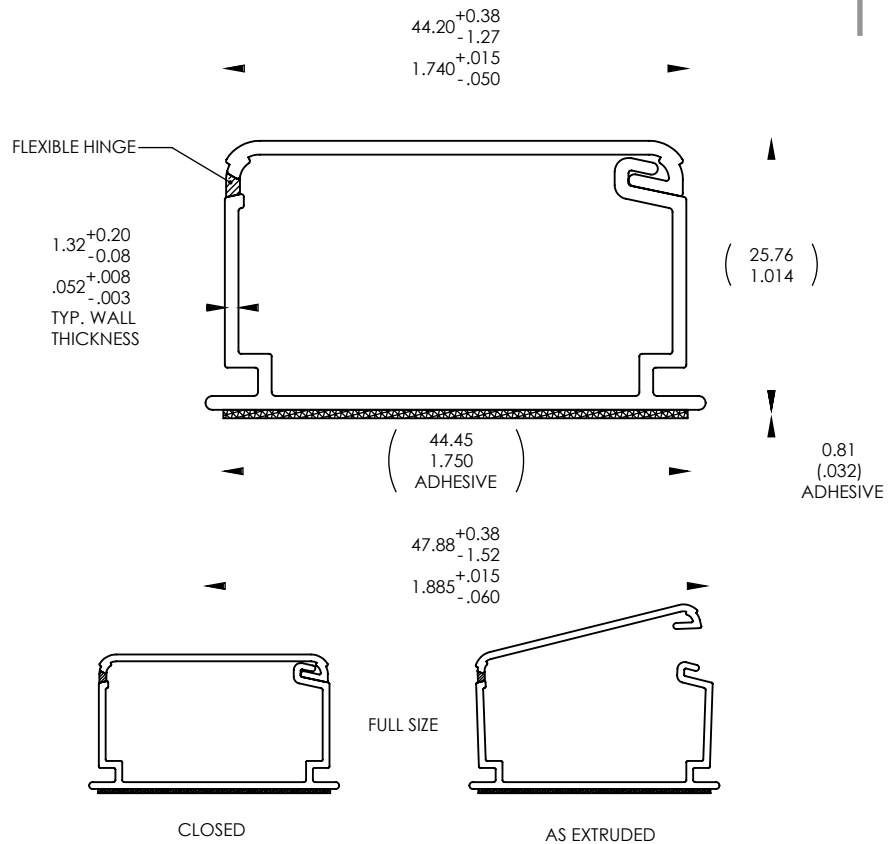

6' SURFACE RACEWAY

SKU's: 045-TSR3FW-6A, 045-TSR3I-6A

Length (ft)	6
Width (in)	1.75
Thickness (in)	1.0
Color	Office White or Ivory
Material	Polyvinylchloride (PVC)

DESCRIPTION

Surface Raceway, 1-3/4", 6ft, Office White or Ivory

FEATURES

- 6' Surface Raceway
- Flexible hinge allows the raceway to endure numerous openings without creating discoloration or stress cracking.
- Fittings incorporate a minimum 1" bend radius per TIA/EIA 568-B and 569-A standards
- Junction boxes can be used with this raceway for electrical or data outlets
- Available in Ivory and Office White
- 20 per box