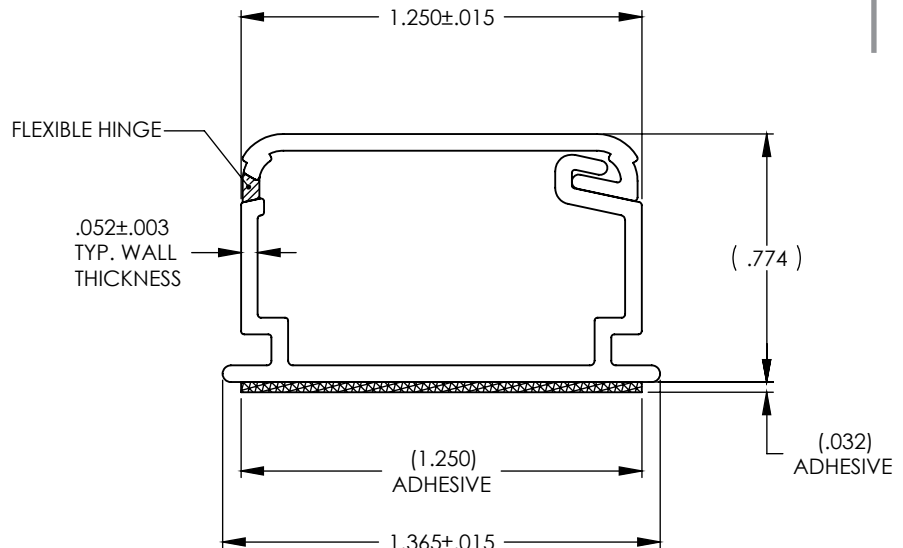

# 6' SURFACE RACEWAY

**SKU's: 045-TSR2FW-6A, 045-TSR2I-6A**

Length (ft)	6
Width (in)	1.25
Thickness (in)	.75
Color	Office White or Ivory
Material	Polyvinylchloride (PVC)

## DESCRIPTION

Surface Raceway, 1-1/4", 6ft, Office White or Ivory

## FEATURES

- 6' Surface Raceway
- Flexible hinge allows the raceway to endure numerous openings without creating discoloration or stress cracking.
- Fittings incorporate a minimum 1" bend radius per TIA/EIA 568-B and 569-A standards
- Junction boxes can be used with this raceway for electrical or data outlets
- Available in Ivory and Office White
- 20 per box