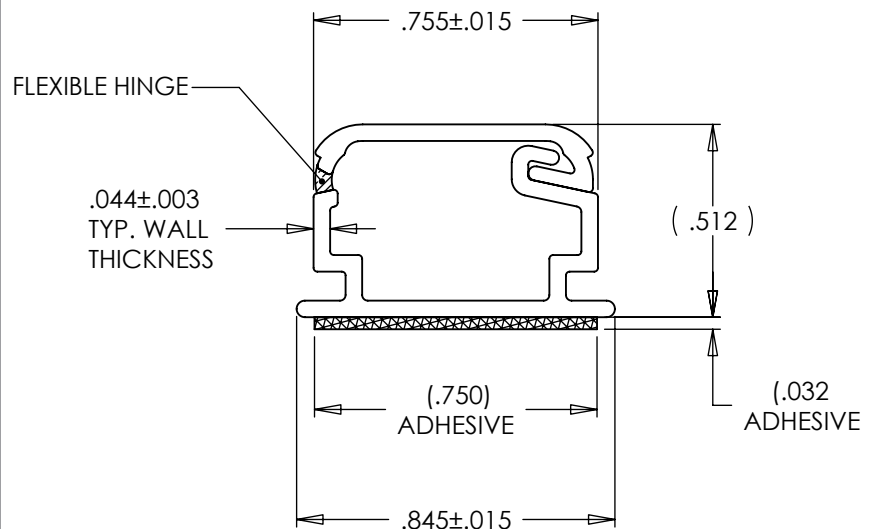

6' SURFACE RACEWAY

SKU's: 045-TSR1FW-6A, 045-TSR1I-6A

| | |
|----------------|-------------------------|
| Length (ft) | 6 |
| Width (in) | .75 |
| Thickness (in) | .5 |
| Color | Office White or Ivory |
| Material | Polyvinylchloride (PVC) |

DESCRIPTION

Surface Raceway, 3/4", 6ft, Office White or Ivory

FEATURES

- 6' Surface Raceway
- Flexible hinge allows the raceway to endure numerous openings without creating discoloration or stress cracking.
- Fittings incorporate a minimum 1" bend radius per TIA/EIA 568-B and 569-A standards
- Junction boxes can be used with this raceway for electrical or data outlets
- Available in Ivory and Office White
- 20 per box