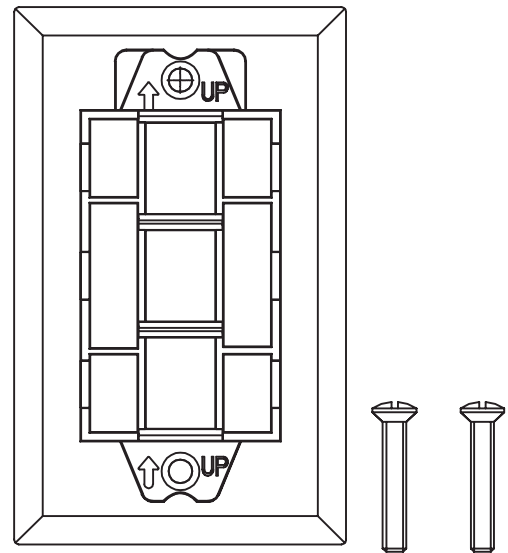

VERTICAL CABLE

951.696.7772 California
800.749.2447 Florida
845.391.8318 New York

www.verticalcable.com

Rev. 12/2017

Specs subject to change without notice.

It is the sole responsibility of the user to have the most current specs.