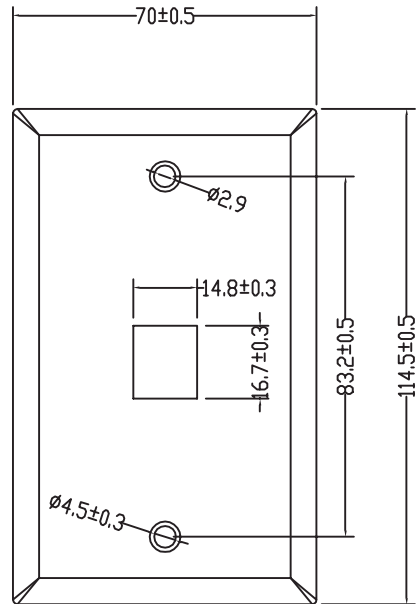

VERTICAL CABLE

951.696.7772 California
800.749.2447 Florida
845.391.8318 New York

www.verticalcable.com

Rev. 12/2017

Specs subject to change without notice.

It is the sole responsibility of the user to have the most current specs.