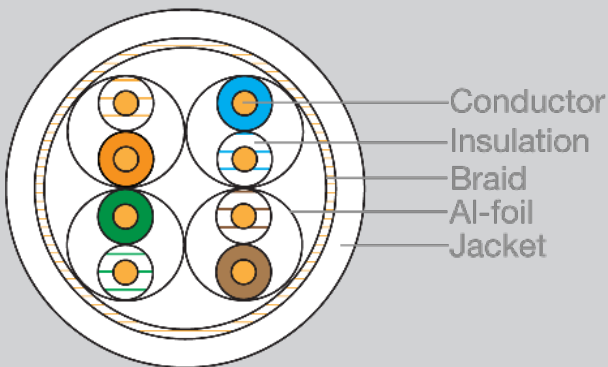

CAT6A PATCH CABLE F/UTP (SHIELDED)

DESCRIPTION

Category-6A Shielded, 26AWG Stranded BC, Mold-Injected Patch Cord, PVC Jacket. Ideal for high-speed 10G networks

FEATURES

- Stranded Bare copper Conductors
- Shielded RJ45 Modular Plugs
- 8P8C Gold Plated Pins 50U"
- 568B Wiring Color Code
- RoHS Compliant

SKU: 076-SERIES

Conductor

Size 26AWG
Construction 7/0.16±0.002mm

Insulation

Material Foam-Skin PE
Diameter 1.04±0.02mm

Jacket

Material 75A PVC UL94-V2
Outer Diameter 6.5±0.2mm

Connectors

RJ45 8P/8C
Contacts/Pins Gold Plated

Electrical Test

100% open short & miss wire test
Insulation resistance: DC 300V 10M ohm
Impedance: 100±15ohms

Available Colors

Yellow, Black, Red, Blue, White

VERTICAL CABLE