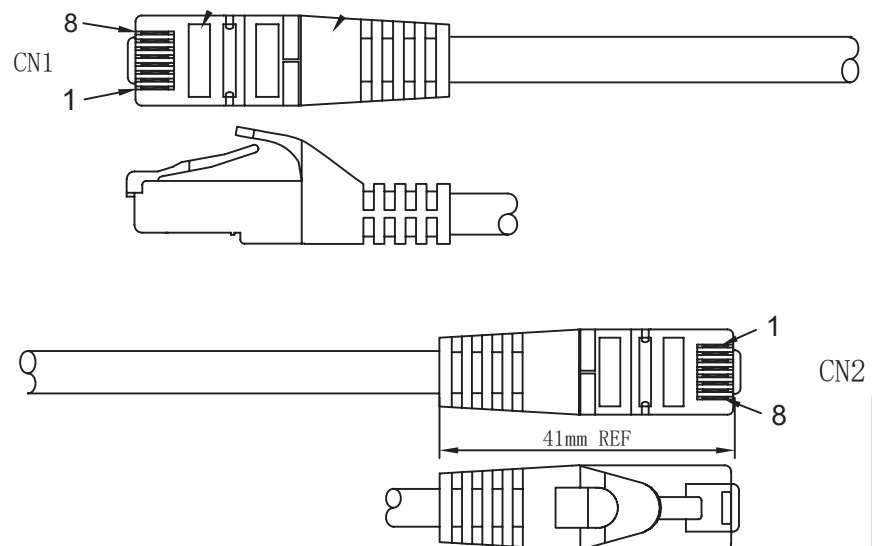

CAT6A PATCH CABLE F/UTP (SHIELDED)

DESCRIPTION

Category-6A Shielded, 26AWG Stranded BC, Mold-Injected Patch Cord, PVC Jacket. Ideal for high-speed 10G networks

FEATURES

- Stranded Bare copper Conductors
- Shielded RJ45 Modular Plugs
- 8P8C Gold Plated Pins 50U"
- 568B Wiring Color Code
- RoHS Compliant

SKU: 076-SERIES

Conductor

Size 26AWG
Construction 7/0.16±0.002mm

Insulation

Material Foam-Skin PE
Diameter 1.04±0.02mm

Jacket

Material 75A PVC UL94-V2
Outer Diameter 6.5±0.2mm

Connectors

RJ45 8P/8C
Contacts/Pins Gold Plated

Electrical Test

100% open short & miss wire test
Insulation resistance: DC 300V 10M ohm
Impedance: 100±15ohms

Available Colors

Yellow, Black, Red, Blue, White

VERTICAL CABLE