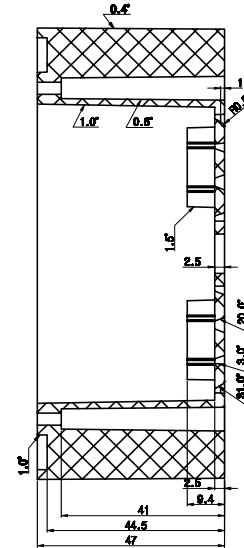

Surface Mount Junction Box Single Gang

SKUs: 022-117WH/D
022-118WH

VERTICAL CABLE
Simply Connect.

DESCRIPTION

Surface Mount Junction Box for Single Gang Wall Plates, White.

FEATURES

- Suitable for Single-Gang Wall Plates
- High Impact ABS Plastic
- Threaded Brass Screw Mounts
- RoHS Compliant
- Dimensions:
 - 2 3/4" (W) x 4 1/2" (H) x 1.85" (D) (022-117WH/D)
 - 2 3/4" (W) x 4 1/2" (H) x 1.4" (D) (022-118WH)