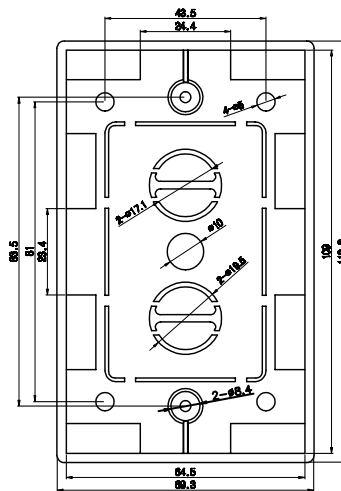

Surface Mount Junction Box Single Gang

SKUs: 022-117WH/D
022-118WH

VERTICAL CABLE
Simply Connect.

DESCRIPTION

Surface Mount Junction Box for Single Gang Wall Plates, White.

FEATURES

- Suitable for Single-Gang Wall Plates
- High Impact ABS Plastic
- Threaded Brass Screw Mounts
- RoHS Compliant
- Dimensions:
 - 2 3/4" (W) x 4 1/2" (H) x 1.85" (D) (022-117WH/D)
 - 2 3/4" (W) x 4 1/2" (H) x 1.4" (D) (022-118WH)