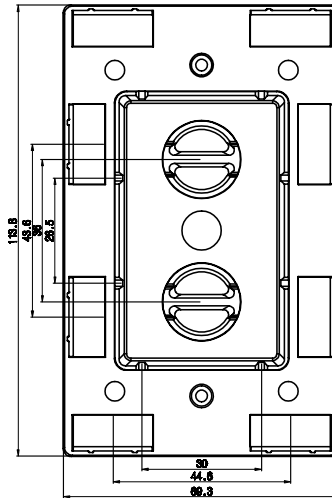

Surface Mount Junction Box Single Gang

SKUs: 022-117WH/D
022-118WH

VERTICAL CABLE
Simply Connect.

DESCRIPTION

Surface Mount Junction Box for Single Gang Wall Plates, White.

FEATURES

- Suitable for Single-Gang Wall Plates
- High Impact ABS Plastic
- Threaded Brass Screw Mounts
- RoHS Compliant
- Dimensions:
 - 2 3/4" (W) x 4 1/2" (H) x 1.85" (D) (022-117WH/D)
 - 2 3/4" (W) x 4 1/2" (H) x 1.4" (D) (022-118WH)