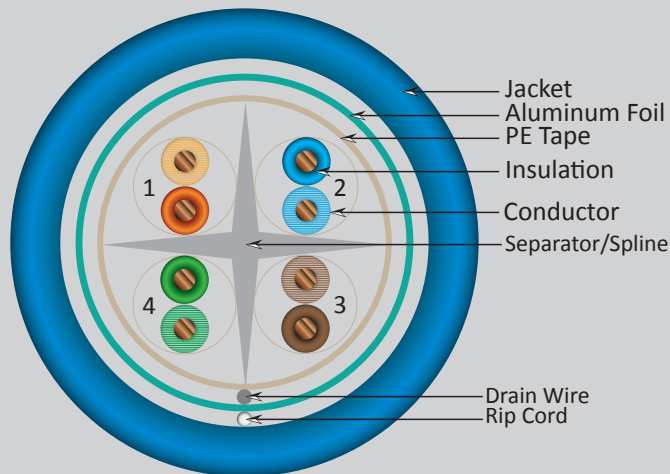

CAT6A HIGH GRADE CABLE PLENUM F/UTP (SHIELDED)

VERTICAL CABLE
Simply Connect.

DESCRIPTION

Category-6A, 23AWG, F/UTP, 8C Solid Bare Copper, Plenum Rated, 1000FT

FEATURES

- Category-6A High-Performance Data Cable
- 23AWG Solid Bare Copper Conductors
- F/UTP Shielded (Overall Shield)
- Exceeds ANSI/TIA 568-C.2 (up to 750Mhz)
- UL Listed, RoHS Compliant
- 1000ft Wooden Spool

Jacket available in Blue, White, Yellow, Black, Green

SKU: 165 SERIES

Technical Data

Product Standard Certification

CMP

Conductor

Size

Solid Bare Copper

23 AWG

Construction

Tape

PE Tape

Drain Wire

Solid Tin Copper

Shield (100% Coverage)

AL/Poly Tape

Divider (Pair Separator)

Yes

Ripcord

Yes

Jacket

Outer Diameter

Plenum PVC

0.268"±0.012" (6.8±0.3mm)