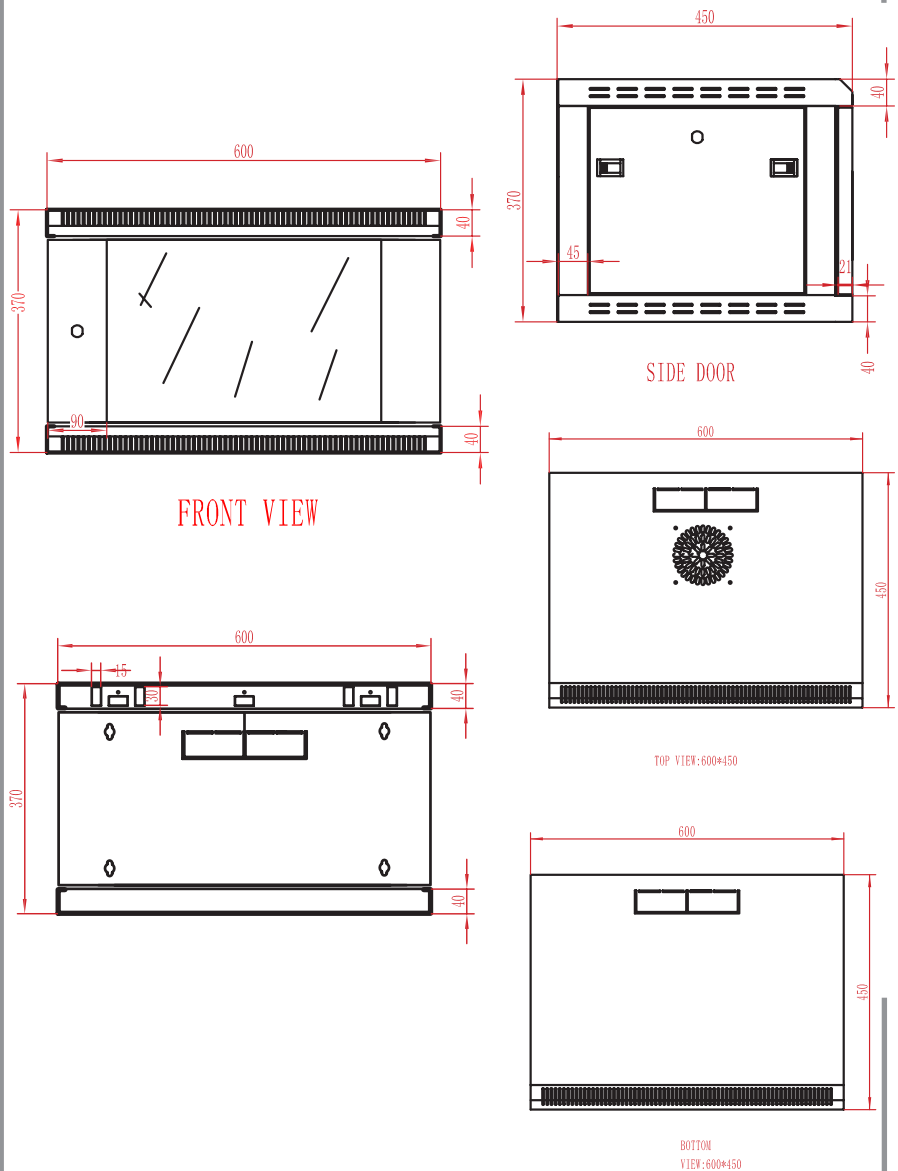

# 6U WALL MOUNT ENCLOSURE

**SKU: 047-WWM-0660**

Height	Width	Depth	Mounting Depth	Weight	Capacity
14.57"	23.62"	17.72"	15.7"	32LB	132LB

## DESCRIPTION

6U Wall Mount Enclosure

## FEATURES

- Includes 1 fan with USA plug and wire
- 12 sets M6 screw, washers and nuts
- 5mm tempered glass front door
- Ships fully assembled
- Front and Side accessible
- Front door lock (includes 2 keys)