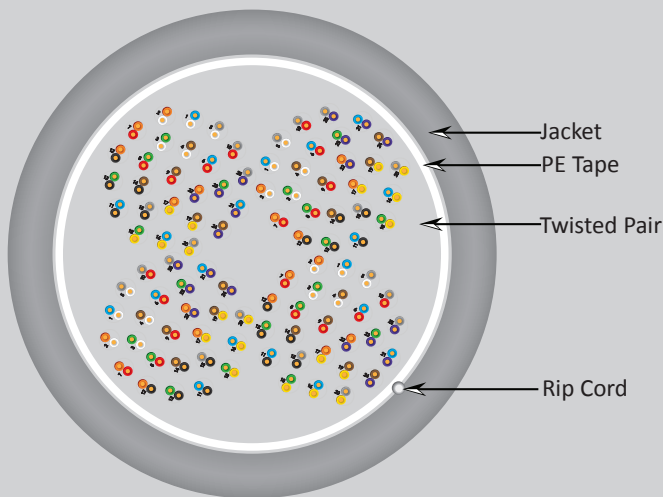

CAT3 VOICE GRADE CABLE

100 PAIR (200 CONDUCTOR)

DESCRIPTION

Category-3, F/UTP, 100 Pair, Solid-Bare Copper.
CMR

FEATURES

- Category-3 Multipair Cable
- Suitable for Telephony Communication
- 100-Pairs: Housed together with varying lays
- 24AWG Solid Bare Copper Conductors
- ETL CM Verified, RoHS Compliant

Cable Core

Total Mylar Spiral (%) ≥125

Jacket

Assembly Diameter (±1.0mm) 20.5
Min. Point Thickness (mm) 0.90
PET Tape Yes
Rip cord Yes

Electrical Characteristics

Impedance (±15Ω) 100
Max D-C Resistance of each Core (Ω/km) ≤97.8
Insulation Resistance (DC500V Charged 1Min) (ΩKm) ≥1500
Voltage Endurance (V/Min) DC 500
The average of Imbalance of D-C resistance upon cores ≤2.5%

No.	Color of Insulation	
	A	B
1	White	Blue
2	White	Orange
3	White	Green
4	White	Brown
5	White	Gray
6	Red	Blue
7	Red	Orange
8	Red	Green
9	Red	Brown
10	Red	Gray
11	Black	Blue
12	Black	Orange
13	Black	Green
14	Black	Brown
15	Black	Gray
16	Yellow	Blue
17	Yellow	Orange
18	Yellow	Green
19	Yellow	Brown
20	Yellow	Gray
21	Purple	Blue
22	Purple	Orange
23	Purple	Green
24	Purple	Brown
25	Purple	Gray