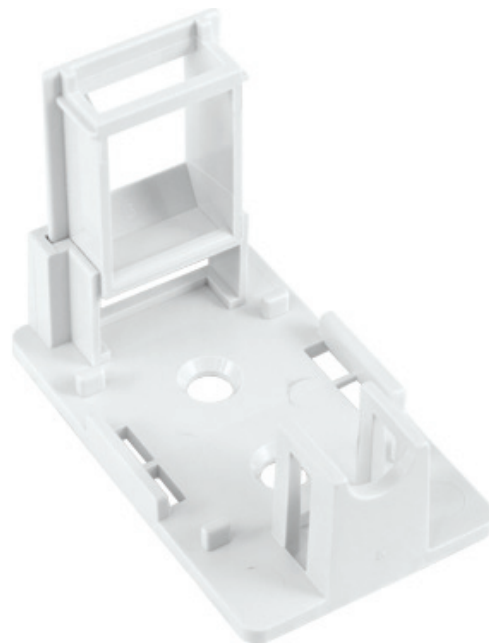

SKU: 039 Series

VERTICAL CABLE

951.696.7772 California

800.749.2447 Florida

845.391.8318 New York

www.verticalcable.com

Rev. 2/2019

Subject to change without notice