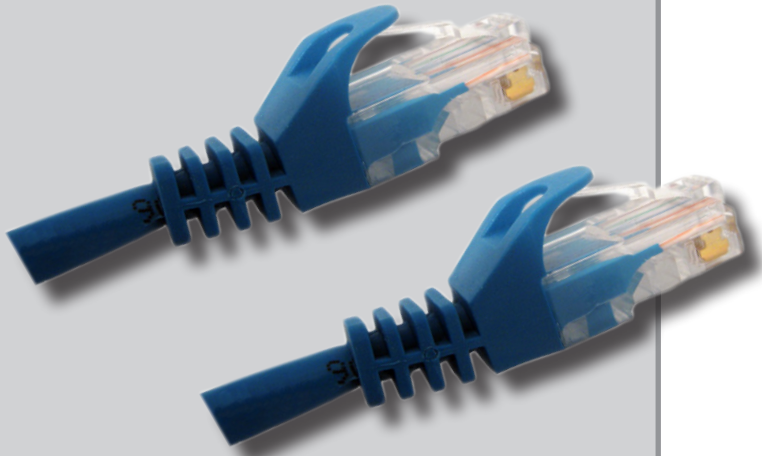

# CAT5E PATCH CABLE UNSHIELDED (BARE COPPER)

## DESCRIPTION

Category-5E Mold-Injection-Snagless Patch Cord, 24-AWG Stranded, PVC Jacket.

## FEATURES

- Bare Copper Stranded Conductors
- Unshielded RJ45 Modular Plugs
- 8P8C Gold Plated Pins 50U"
- 568B Wiring Color Code
- RoHS Compliant, UL

### Conductor

Size	24AWG Stranded
Material	Bare Copper