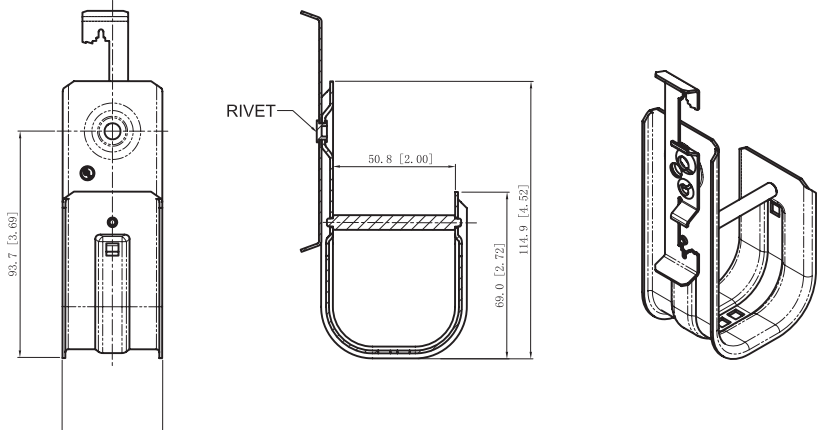

2 INCH J-HOOK WITH WING FOR 1/4 INCH ROD

SKU: 048-127/20W14

DESCRIPTION

2" Inch J-Hook with Wing for 1/4 Inch Rod
Can be attached to a wide variety of structures
using beam clamps

FEATURES

- Zinc Plated Steel
- Rust Resistant Zinc Coating
- Holds up to 80 4-pair CAT5E or 50 4-pair CAT6.
- 0.23lb Weight
- 50 Per Box
- UL, cUL, RoHS Compliant
- J cable support hooks are an inexpensive alternative to cable trays.