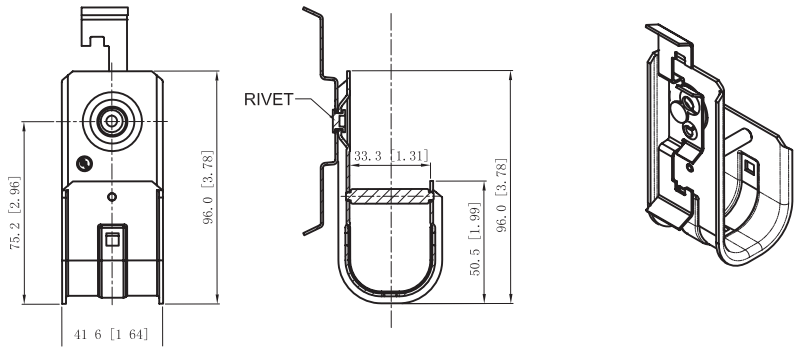

1 5/16 INCH J-HOOK WITH WING FOR 3/8 INCH ROD

SKU: 048-126/16W38

DESCRIPTION

1 5/16" Inch J-Hook with Wing for 3/8 Inch Rod
Can be attached to a wide variety of structures using beam clamps

FEATURES

- Zinc Plated Steel
- Rust Resistant Zinc Coating
- Holds up to 80 4-pair CAT5E or 50 4-pair CAT6.
- 0.23lb Weight
- 50 Per Box
- UL, cUL, RoHS Compliant
- J cable support hooks are an inexpensive alternative to cable trays.