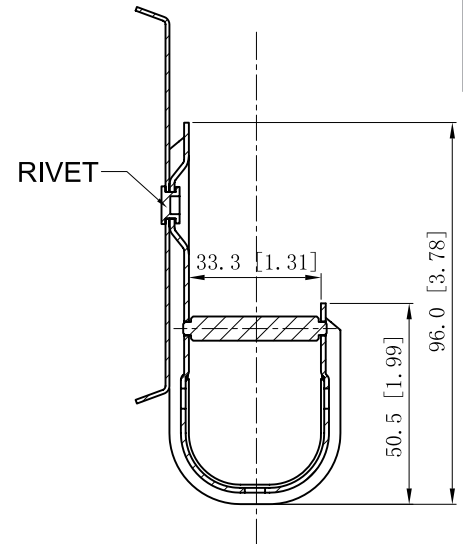

J-HOOK WITH WING WING FOR 3/8IN ROD (2 INCH)

SKU: 048-125/16W14

DESCRIPTION

1-5/16" Inch J-Hook with Wing for 1/4in Rod
Can be attached to a wide variety of structures
using beam clamps

FEATURES

- Zinc Plated Steel
- Rust Resistant Zinc Coating
- Holds up to 80 4-pair CAT5E or 50 4-pair CAT6.
- 0.17lb Weight
- 50 Per Box
- UL, cUL, RoHS Compliant
- J cable support hooks are an inexpensive alternative to cable trays.

CUTAWAY VIEW A-A

Includes Retainer Clip

VERTICAL CABLE

951.696.7772 California
800.749.2447 Florida
845.391.8318 New York

www.verticalcable.com

Rev. 10/2018

Specs subject to change without notice.

It is the sole responsibility of the user to have the most current specs.