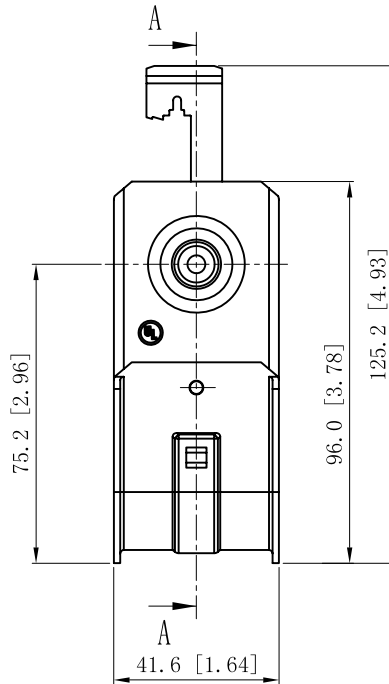

J-HOOK WITH WING WING FOR 3/8IN ROD (2 INCH)

SKU: 048-125/16W14

DESCRIPTION

1-5/16" Inch J-Hook with Wing for 1/4in Rod
Can be attached to a wide variety of structures
using beam clamps

FEATURES

- Zinc Plated Steel
- Rust Resistant Zinc Coating
- Holds up to 80 4-pair CAT5E or 50 4-pair CAT6.
- 0.17lb Weight
- 50 Per Box
- UL, cUL, RoHS Compliant
- J cable support hooks are an inexpensive alternative to cable trays.

CUTAWAY VIEW A-A

Includes Retainer Clip

VERTICAL CABLE

951.696.7772 California
800.749.2447 Florida
845.391.8318 New York

www.verticalcable.com

Rev. 10/2018

Specs subject to change without notice.

It is the sole responsibility of the user to have the most current specs.