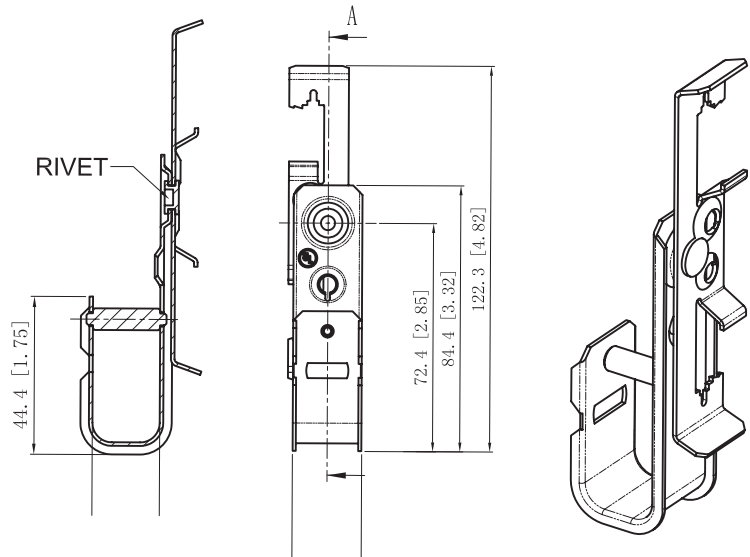

# 3/4 INCH J-HOOK WITH WING FOR 1/4 INCH ROD

SKU: 048-124/34W14

## DESCRIPTION

3/4" Inch J-Hook with Wing for 1/4 Inch Rod  
Can be attached to a wide variety of structures using beam clamps

## FEATURES

- Zinc Plated Steel
- Rust Resistant Zinc Coating
- Holds up to 80 4-pair CAT5E or 50 4-pair CAT6.
- 0.23lb Weight
- 50 Per Box
- UL, cUL, RoHS Compliant
- J cable support hooks are an inexpensive alternative to cable trays.