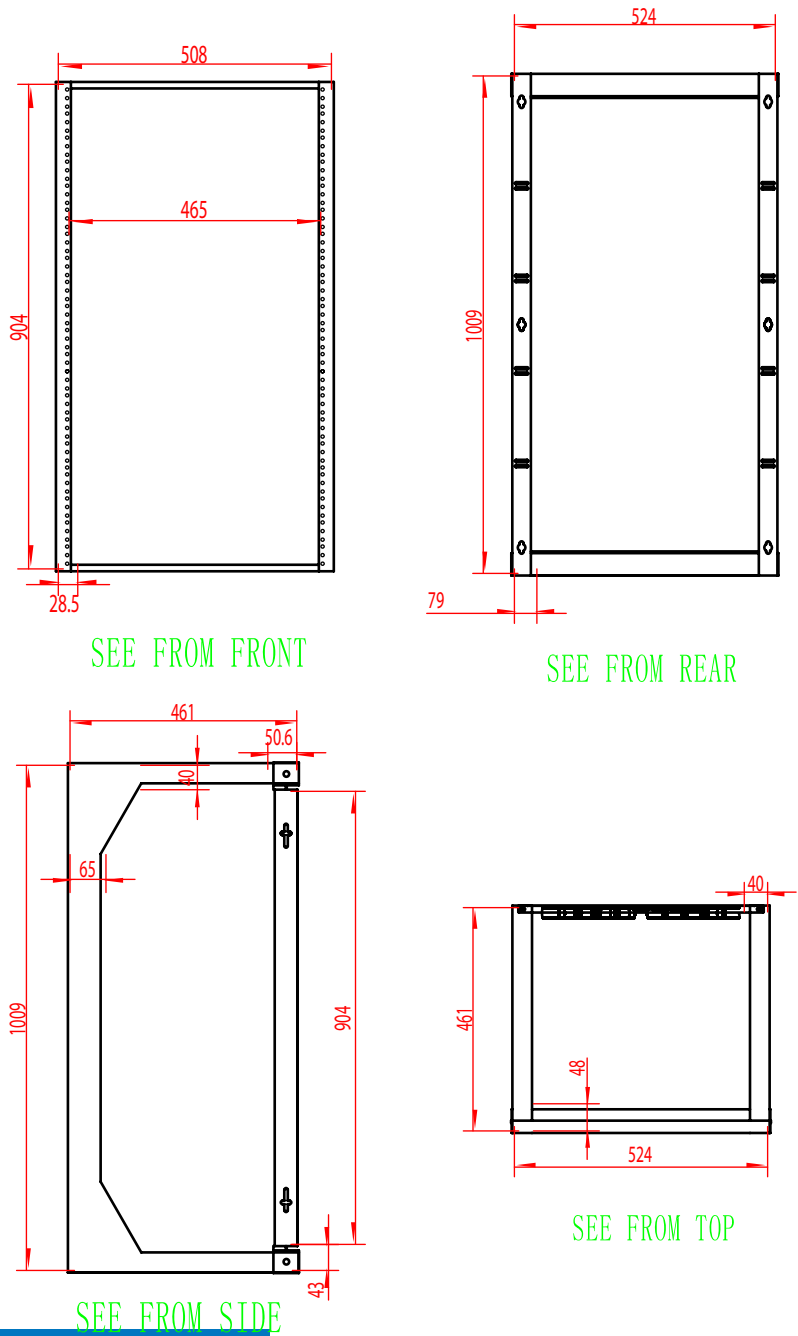

20U OPEN WALL MOUNT OPEN FRAME FRONT SWING OUT

SKU: 047-WSG-2054

Height	Width	Depth	Color	Weight	Capacity
39.75"	20.65"	18"	Black	30 LBS	88 LBS

DESCRIPTION

20U Wall Mount Open Frame Rack.
Front Swing Out

FEATURES

- Designed for EIA-Standard 19 inch rack equipment
- Allows easy access to equipment and cabling
- Heavy Duty Steel Frame - Powder-Coated Finish
- Easy to assemble and mount
- Standard M6 Cage Nuts and Screws Included