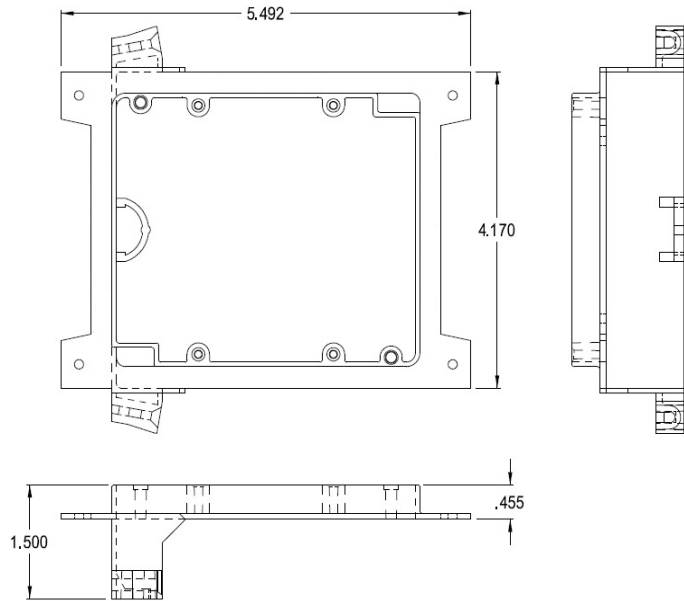

Double Gang Low Voltage Mounting Bracket

SKU: 022-MB/2G

DESCRIPTION

Double Gang Low Voltage Mounting Bracket.

APPLICATION

- Come complete with captive nails.
- Built-in loop for tying off cable.
- Expansion Modules, Tuners.
- Nail-on bracket Installs in 25% less time.