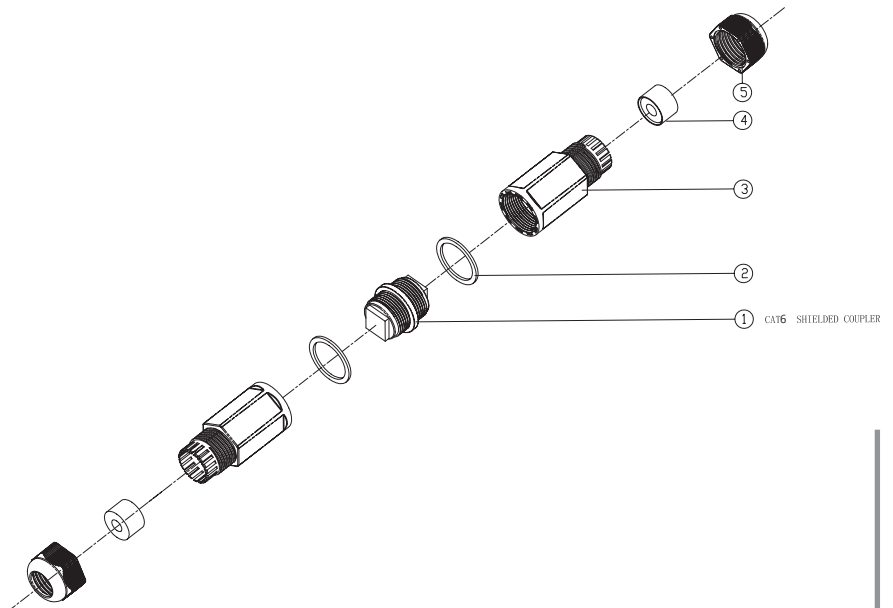

CAT6 INLINE COUPLER

OUTDOOR RATED - WATERPROOF

SKU: 040-381-C6-OWP

DESCRIPTION

CAT6 RJ45 Outdoor Waterproof - Shielded Coupler.

FEATURES

- Shielded RJ45 female to female coupler
- IP67 Rated - water and dust protection
- For harsh industrial or outdoor environments
- RoHS Compliant