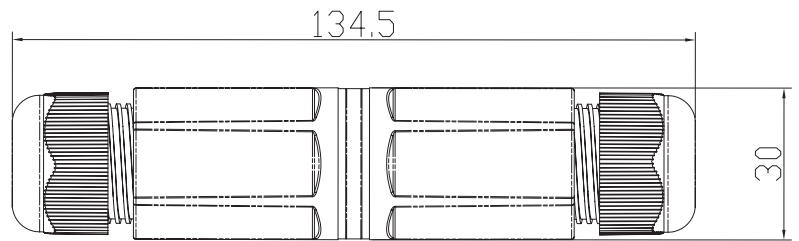

CAT6 INLINE COUPLER

OUTDOOR RATED - WATERPROOF

SKU: 040-381-C6-OWP

DESCRIPTION

CAT6 RJ45 Outdoor Waterproof - Shielded Coupler.

FEATURES

- Shielded RJ45 female to female coupler
- IP67 Rated - water and dust protection
- For harsh industrial or outdoor environments
- RoHS Compliant