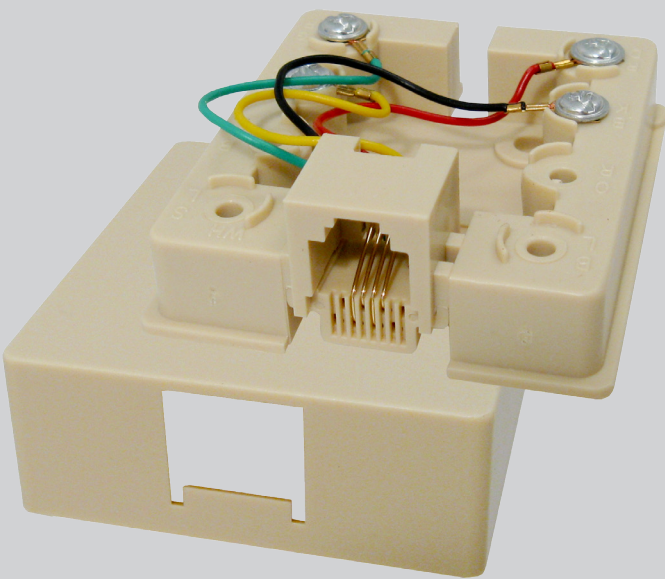

SURFACE MOUNT BOX

RJ11 TELEPHONE JACK BOX

SKU: 026 Series

DESCRIPTION

RJ11 Phone Jack Box, 4 Conductor, Available in White or Ivory

FEATURES

- Double sided tape, screws included
- 4 Conductor RJ11
- Two piece construction
- Comes in Ivory and White