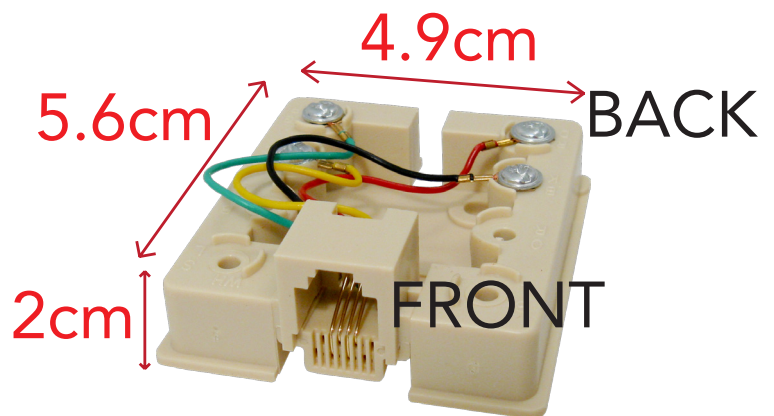

SURFACE MOUNT BOX

RJ11 TELEPHONE JACK BOX

SKU: 026 Series

DESCRIPTION

RJ11 Phone Jack Box, 4 Conductor, Available in White or Ivory

FEATURES

- Double sided tape, screws included
- 4 Conductor RJ11
- Two piece construction
- Comes in Ivory and White