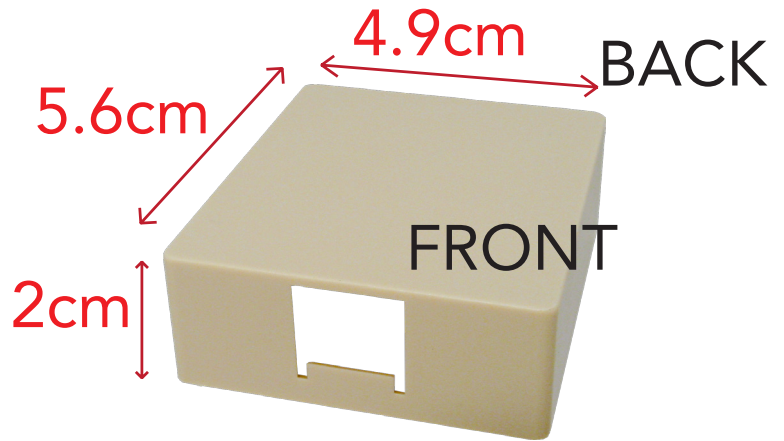

SURFACE MOUNT BOX

RJ11 TELEPHONE JACK BOX

SKU: 026 Series

DESCRIPTION

RJ11 Phone Jack Box, 4 Conductor, Available in White or Ivory

FEATURES

- Double sided tape, screws included
- 4 Conductor RJ11
- Two piece construction
- Comes in Ivory and White